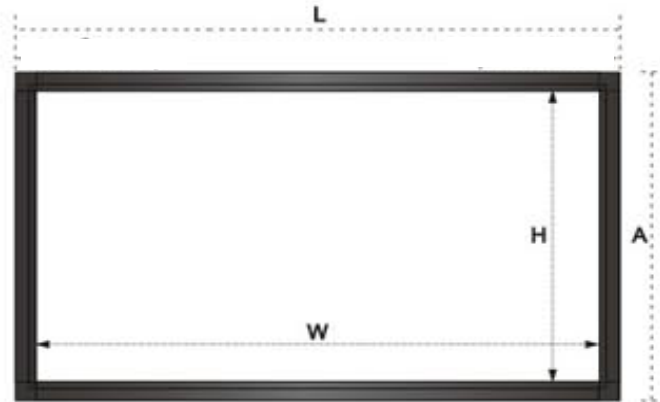

Permanent Fixed-Frame

				inches				
RGB	GV	Format	Diag	W	H	B	L	A
GVPFF60	LF-PU 60	4:3	60	48	36	3	54	42
GVPFF72	LF-PU 72		72	58	43	3	64	49
GVPFF84	LF-PU 84		84	67	50	3	74	57
GVPFF100	LF-PU 100		100	80	60	3	86	66
GVPFF120	LF-PU 120		120	96	72	3	102	78
GVPFF150	LF-PU 150		150	120	90	3	126	96
<hr/>								
GVPFF77	LF-PU 77	16:9	77	67	38	3	73	44
GVPFF84HT	LF-PU 84		84	70	39	3	76	46
GVPFF92	LF-PU 92		92	80	45	3	86	51
GVPFF100HT	LF-PU 100		100	87	49	3	93	55
GVPFF106	LF-PU 106		106	92	52	3	99	58
GVPFF112	LF-PU 112		112	98	55	3	105	62
GVPFF120HT	LF-PU 120		120	105	59	3	111	65
GVPFF135	LF-PU 135		135	119	67	3	125	73
GVPFF150HT	LF-PU 150		150	131	74	3	137	80
<hr/>								
GVPFF125	LF-PH 125	2.35:1	125	115	49	3	121	55
GVPFF133	LF-PH 133		133	122	52	3	129	59

- W: Viewing width
- H: Viewing height
- B: Frame width
- L: Total width
- A: Total height

Frame Profile

Front View

* Measurements provided in inches and are approximative
 * Due to constant changes in manufacturing processes and product upgrades, we cannot ensure these to be 100% accurate, please use as a guideline only.