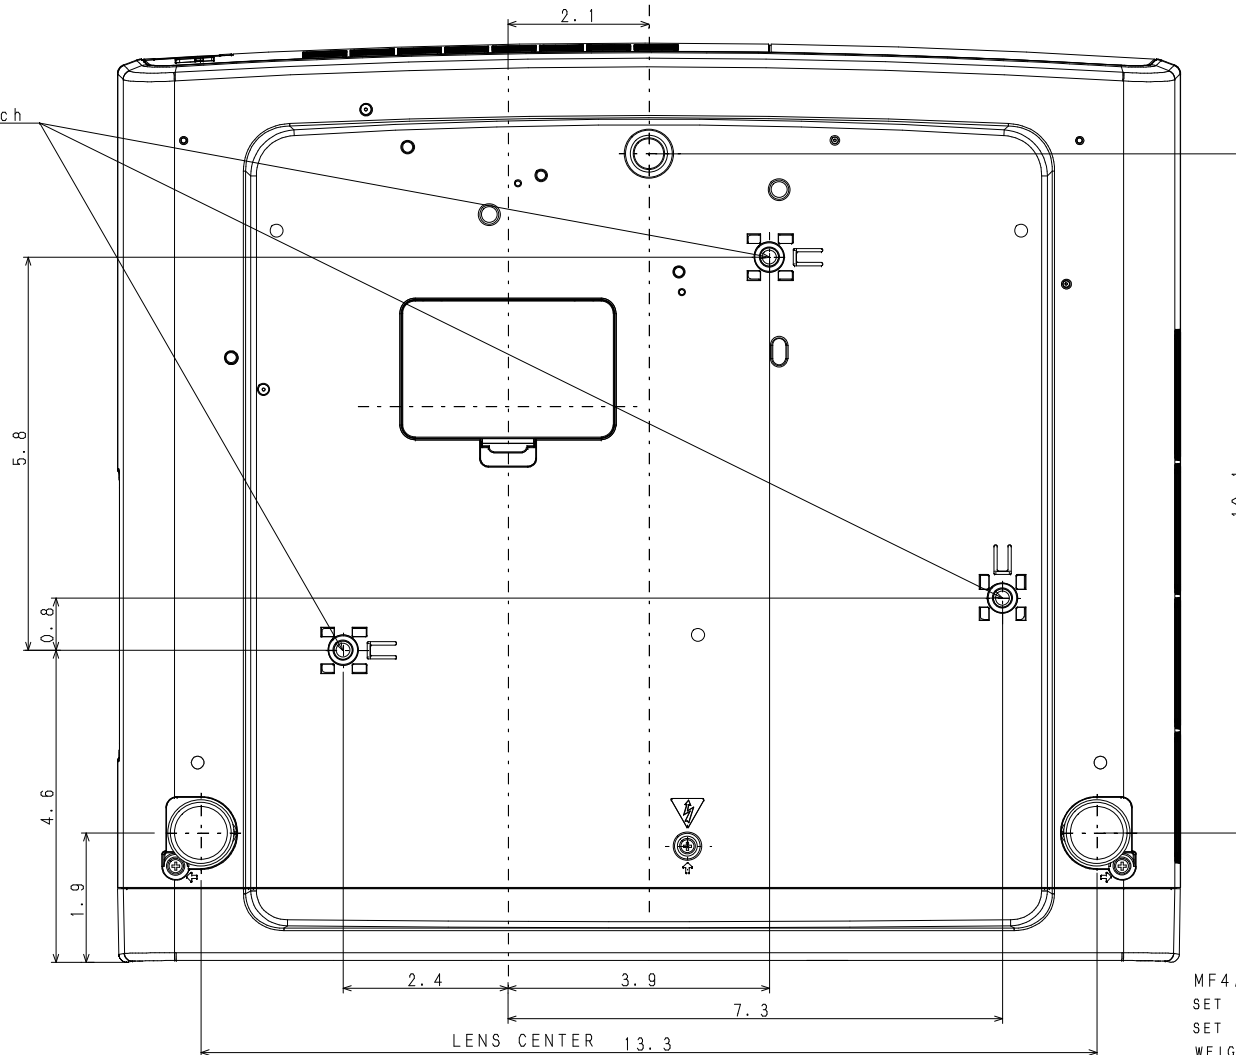

3-M6mm DIAMETER
DEPTH MAX 0.55inch

MF4A (PLV-Z700)
 SET DIM:15.7 (W) X6.1 (H) X13.6 (D)(Including Projection)
 SET DIM:15.7 (W) X5.8 (H) X13.6 (D)
 WEIGHT :7.5KG